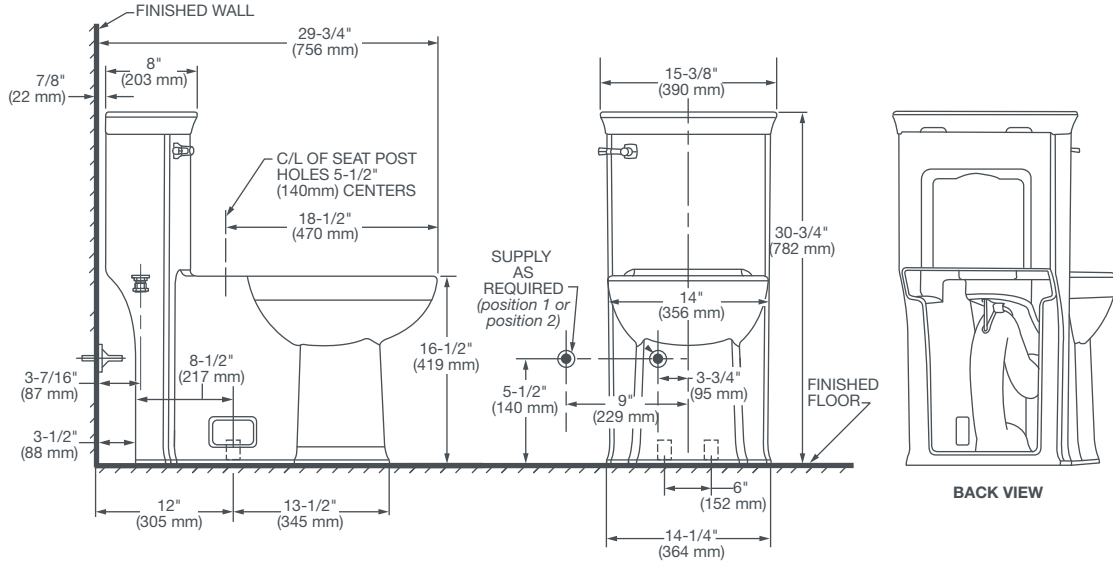

WYATT™

ONE-PIECE TOILET

D22005C101.XXX

FEATURES

- Vitreous china
- Elongated bowl design
- 2" fully-glazed concealed trapway
- High efficiency 1.28 gpf/4.8 Lpf
- Siphon action jetted bowl - 1,000 MaP
- PowerWash® rim scrubs bowl with each flush
- EverClean® surface inhibits the growth of stain and odor causing bacteria, mold and mildew on the surface
- 3" Flush valve with chemical resistant flapper
- 12" (305mm) rough-in
- 16-1/2" (419mm) rim height for accessible applications
- Includes design matched Duroplast slow-close seat

DIMENSIONS

NOMINAL DIMENSIONS

29-3/4" x 15-3/8" x 30-3/4" (756 x 390 x 782 mm)

COLORS/FINISHES

Canvas White (415)

TOILET SEAT (INCLUDED)

5006A10G.415 Elongated, Slow Close, Topmount, Easy Lift Off, Telescoping — Canvas White (415)

NOTES:

This toilet is designed to rough-in at a minimum dimension of 12" (305mm) from finished wall to C/L of outlet.

Supply not included with fixture and must be ordered separately.

* Dimensions shown for location of supply is suggested.

IMPORTANT:

Dimensions of fixtures are nominal and may vary within the range of tolerance established by ANSI Standard A112.19.2. These measurements are subject to change or cancellation. No responsibility is assumed for use of superseded or voided pages.