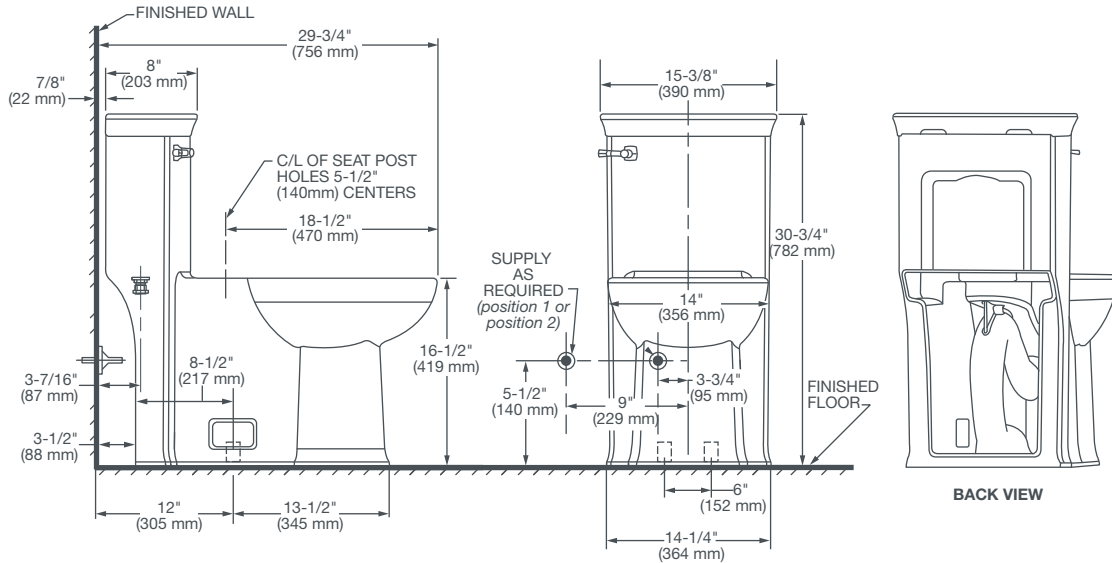

WYATT™

ONE-PIECE TOILET

D22005C101.XXX

FEATURES

- Vitreous china
- Elongated bowl design
- 2" fully-glazed concealed trapway
- High efficiency 1.28 gpf/4.8 Lpf
- Siphon action jetted bowl - 1,000 MaP
- PowerWash® rim scrubs bowl with each flush
- EverClean® surface inhibits the growth of stain and odor causing bacteria, mold and mildew on the surface
- 3" Flush valve with chemical resistant flapper
- 12" (305mm) rough-in
- 16-1/2" (419mm) rim height for accessible applications
- Includes design matched Duroplast slow-close seat

DIMENSIONS

NOMINAL DIMENSIONS

29-3/4" x 15-3/8" x 30-3/4" (756 x 390 x 782 mm)

COLORS/FINISHES

Canvas White (415)

TOILET SEAT (INCLUDED)

5006A10G.415 Elongated, Slow Close, Topmount, Easy Lift Off, Telescoping — Canvas White (415)

WYATT™

ONE-PIECE TOILET

NOTES:

This toilet is designed to rough-in at a minimum dimension of 12" (305mm) from finished wall to C/L of outlet.

Supply not included with fixture and must be ordered separately.

* Dimensions shown for location of supply is suggested.

IMPORTANT:

Dimensions of fixtures are nominal and may vary within the range of tolerance established by ANSI Standard A112.19.2.

These measurements are subject to change or cancellation. No responsibility is assumed for use of superseded or voided pages.